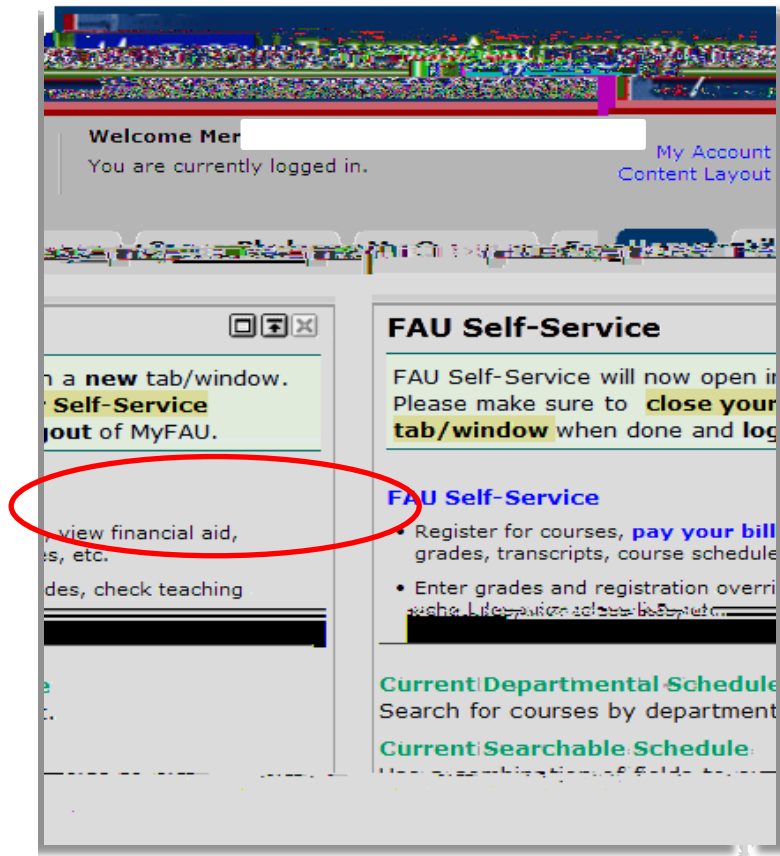

HOW TO CHECK YOUR DEGREE AUDIT IN MYFAU (DARS)

(How your courses apply to your degree)

Log into MyFAU ([K W W S V P \ I D X I D X H G X Y L J Q H G B L Q V H O H F W R](#))

Click FAU Self-Service(left side of screen)

3. Click Student Services

4. Click